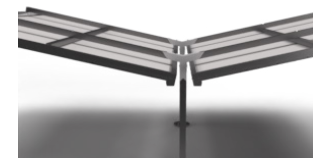

accessories

joined connection