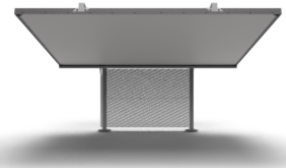

# luda series shade canopy

The lcoe series was not designed to be traditional, more so, its visual expression is in response to a series of functional criteria. The cantilever columns, engineered for stability and designed to fit almost anywhere, and the roof, designed with the finest durable shade and waterproof fabrics to handle Australia's climate like no other, KOEDN's cantilever structures are designed to create outdoor spaces that best facilitate Australian life outdoors.

## shapes & sizes

**L635**  
[m]

6.0 x 3.0m

**L54**  
[m]

5.0 x 4.0m

**L645**  
[m]

6.0 x 4.5m

## accessories

joined connection

Vertical Screen