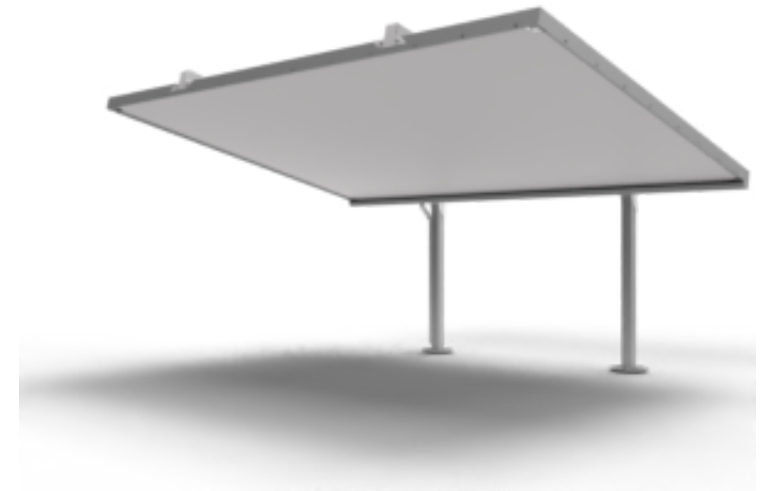

# luda series shade canopy

The lcoe series was not designed to be traditional, more so, its visual expression is in response to a series of functional criteria. The cantilever columns, engineered for stability and designed to fit almost anywhere, and the roof, designed with the finest durable shade and waterproof fabrics to handle Australia's climate like no other, KOEDN's cantilever structures are designed to create outdoor spaces that best facilitate Australian life outdoors.

## Features

- a. distinctly modern
- b. commanding views
- c. maximised coverage

## shapes & sizes

**L635**  
[m]

6.0 x 3.0m

**L54**  
[m]

5.0 x 4.0m

**L645**  
[m]

6.0 x 4.5m