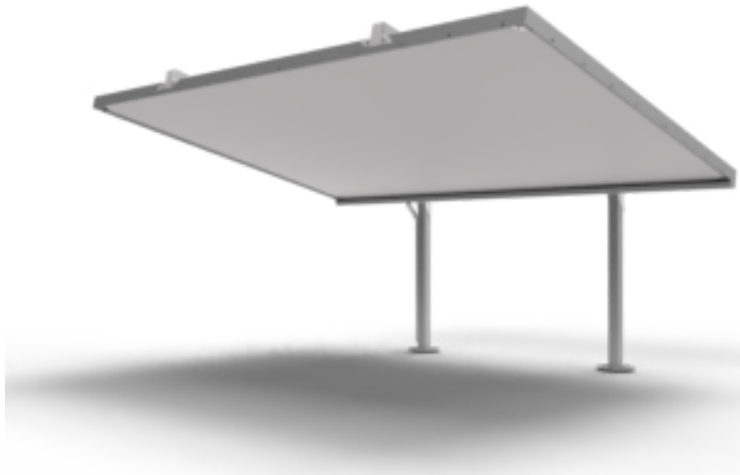

LUDA SERIES

LUDA series	sizes [m]	total length a [mm]	total span b [mm]	highest point c [mm]	lowest height d [mm]	post size e [mm]
L54	5.0 x 4.0	5000	4000	+840	2000	125
L635	6.0 x 3.5	6000	3500	+730	2000	125
L645	6.0 x 4.5	6000	4500	+1410	2000	125

Dimension Tolerances +/-20mm
 Options are subject to change without notice
 Custom options available in certain sizes and shapes
 * Adjustable height options

finish options

FABRIC STEEL