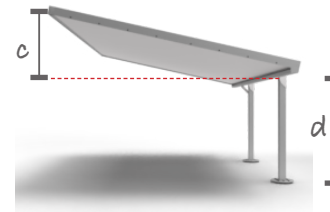

LUDA SERIES

LUDA series	sizes [m]	total length a [mm]	total span b [mm]	highest point c [mm]	lowest height d [mm]	post size e [mm]
L54	5.0 x 4.0	5000	4000	+840	2000	125
L635	6.0 x 3.5	6000	3500	+730	2000	125
L645	6.0 x 4.5	6000	4500	+1410	2000	125

Dimension Tolerances +/-20mm
 Options are subject to change without notice
 Custom options available in certain sizes and shapes
 * Adjustable height options

finish options

FABRIC STEEL