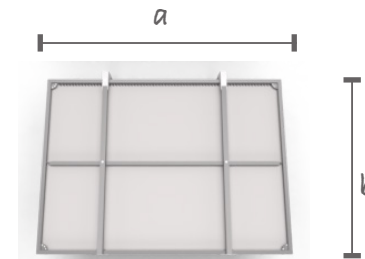

LUDA SERIES

LUDA series	sizes [m]	total length a [mm]	total span b [mm]	highest point c [mm]	lowest height d [mm]	post size e [mm]
L54	5.0 x 4.0	5000	4000	+840	2000	125
L635	6.0 x 3.5	6000	3500	+730	2000	125
L645	6.0 x 4.5	6000	4500	+1410	2000	125

Dimension Tolerances +/-20mm
 Options are subject to change without notice
 Custom options available in certain sizes and shapes
 * Adjustable height options

finish options

FABRIC STEEL