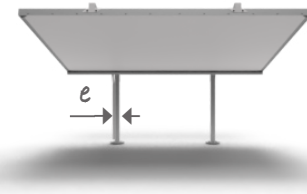

LUDA SERIES

LUDA series	sizes [m]	total length a [mm]	total span b [mm]	highest point c [mm]	lowest height d [mm]	post size e [mm]
L54	5.0 x 4.0	5000	4000	+840	2000	125
L635	6.0 x 3.5	6000	3500	+730	2000	125
L645	6.0 x 4.5	6000	4500	+1410	2000	125

Dimension Tolerances +/-20mm
 Options are subject to change without notice
 Custom options available in certain sizes and shapes
 * Adjustable height options

finish options

FABRIC STEEL